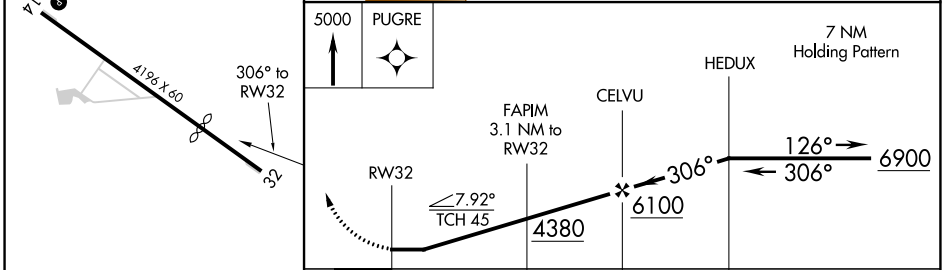

LAKE PLACID, NEW YORK

AL-9371 (FAA)

17341

APP CRS 306°	Rwy ldg TDZE Apt Elev 1747	N/A N/A 1747

RNAV (GPS)-A

LAKE PLACID (LKP)

NA -12°C	DME/DME RNP-0.3 NA. Use Saranac Lake altimeter setting. Procedure NA at night.	MISSED APPROACH: Climb to 5000 direct PUGRE and hold.

SARANAC LAKE ASOS 124.175	BOSTON CENTER 120.35 342.25	UNICOM 122.8 (CTAF)

CATEGORY	A	B	C	D
CIRCLING	3300-1¼ 1553 (1600-1¼)	3300-1½ 1553 (1600-1½)		NA

LAKE PLACID, NEW YORK
Amdt 1 07DEC17

44°16'N-73°58'W

LAKE PLACID (LKP)

RNAV (GPS)-A

NE-2, 24 MAY 2018 to 21 JUN 2018

NE-2, 24 MAY 2018 to 21 JUN 2018