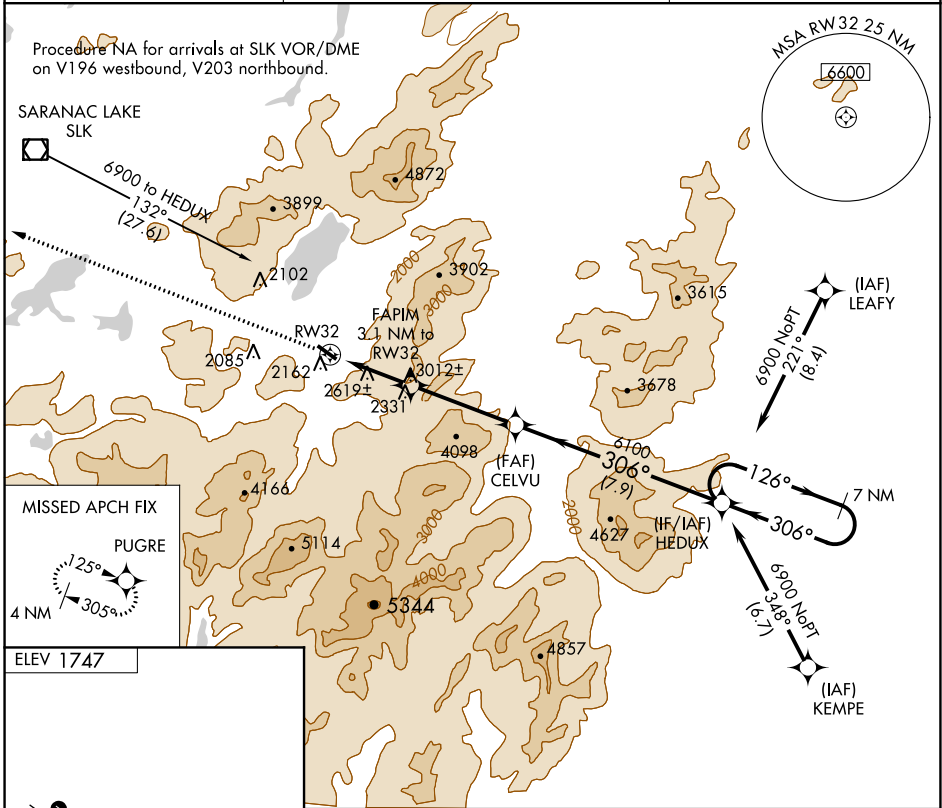

LAKE PLACID, NEW YORK

AL-9371 (FAA)

17341

APP CRS 306°	Rwy ldg TDZE Apt Elev 1747	N/A N/A 1747
------------------------	--	---

RNAV (GPS)-A

LAKE PLACID (LKP)

NA -12°C	DME/DME RNP-0.3 NA. Use Saranac Lake altimeter setting. Procedure NA at night.	MISSED APPROACH: Climb to 5000 direct PUGRE and hold.
-------------	--	---

SARANAC LAKE ASOS 124.175	BOSTON CENTER 120.35 342.25	UNICOM 122.8 (CTAF)
-------------------------------------	---------------------------------------	-------------------------------

CATEGORY	A	B	C	D
CIRCLING	3300-1¼ 1553 (1600-1¼)	3300-1½ 1553 (1600-1½)		NA

LAKE PLACID, NEW YORK
Amdt 1 07DEC17

44°16'N-73°58'W

LAKE PLACID (LKP)

RNAV (GPS)-A

NE-2, 24 MAY 2018 to 21 JUN 2018

NE-2, 24 MAY 2018 to 21 JUN 2018