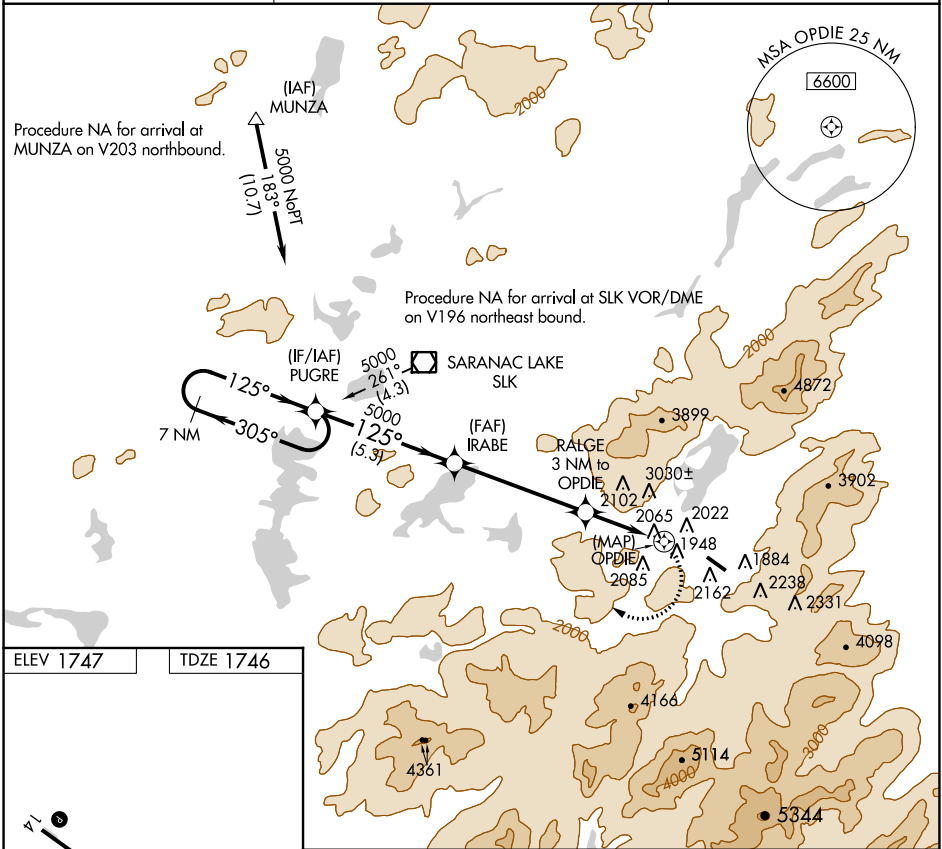

LAKE PLACID, NEW YORK

AL-9371 (FAA)

18200

APP CRS 125°	Rwy ldg 4196
	TDZE 1746
	Apt Elev 1747

RNAV (GPS) RWY 14

LAKE PLACID (LKP)

▽ DME/DME RNP-0.3 NA. Use Saranac Lake altimeter setting.
▲ NA Procedure NA at night. Helicopter visibility reduction below 1 SM NA.
❄ -22°C

MISSED APPROACH: Climbing right turn to 5000 direct PUGRE WP and hold.

SARANAC LAKE ASOS 124.175	BOSTON CENTER 120.35 342.25	UNICOM 122.8 (CTAF) 0
--	---------------------------------------	---------------------------------

NE-2. 11 OCT 2018 to 08 NOV 2018

NE-2. 11 OCT 2018 to 08 NOV 2018

ELEV 1747	TDZE 1746
-----------	-----------

CATEGORY	A	B	C	D
LNAV MDA	3140-2	1394 (1400-2)		NA
CIRCLING	3140-2	1393 (1400-2)		NA

LAKE PLACID, NEW YORK
 Orig-A 06MAR14

44°16'N - 73°58'W

LAKE PLACID (LKP) RNAV (GPS) RWY 14