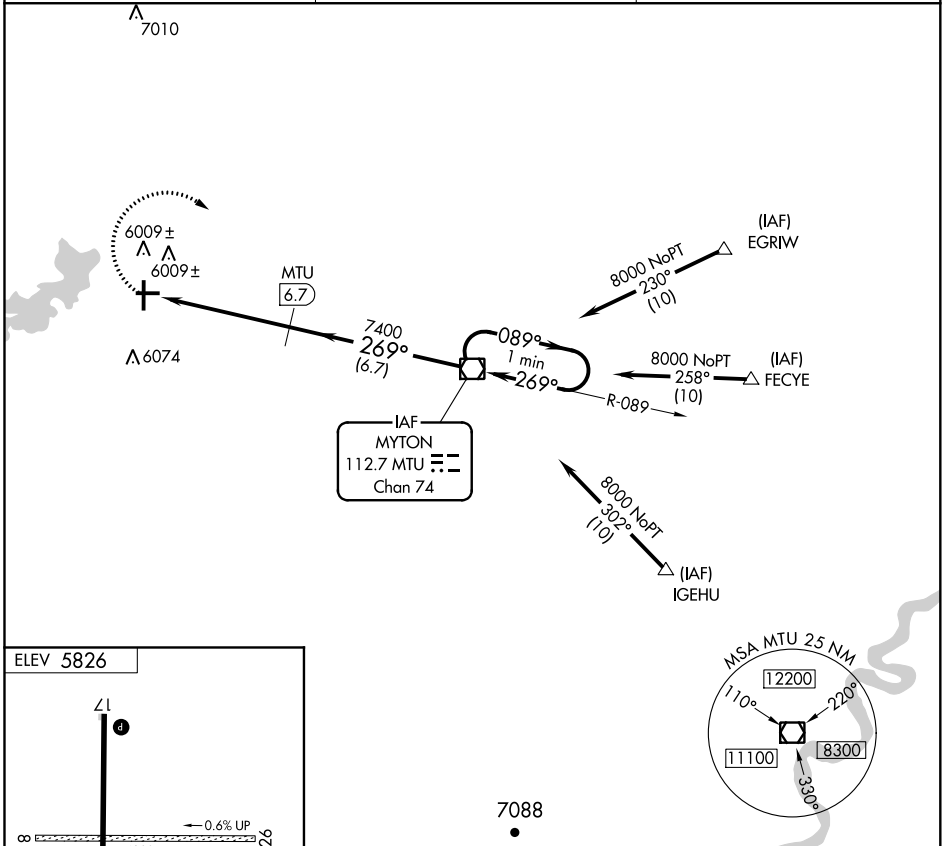

DUCHESNE, UTAH

AL-6405 (FAA)

16147

VOR/DME MTU 112.7 Chan 74	APP CRS 269°	Rwy Idg TDZE Apt Elev N/A N/A 5826
---	------------------------	--

VOR/DME-A
DUCHESNE MUNI (U69)

NA Use Vernal altimeter setting; when not received, procedure not authorized.	MISSED APPROACH: Climbing right turn to 8000 direct MTU VOR/DME and hold.
--	---

VERNAL ASOS 135.175	CEDAR CITY RADIO 122.1R	UNICOM 122.8 (CTAF)
-------------------------------	-----------------------------------	-------------------------------

SW-4, 24 MAY 2018 to 21 JUN 2018

SW-4, 24 MAY 2018 to 21 JUN 2018

REIL Rws 17 and 35
MIRL Rwy 17-35

CATEGORY	A	B	C	D
CIRCLING	6660-1 834 (900-1)	6660-1¼ 834 (900-1¼)	6660-2½ 834 (900-2½)	NA

DUCHESNE, UTAH
Orig 17MAY01

40°12'N-110°23'W

DUCHESNE MUNI (U69)
VOR/DME-A