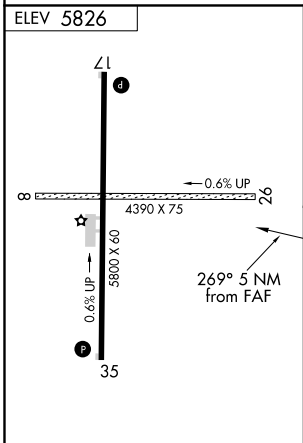

DUCHESNE, UTAH

AL-6405 (FAA)

16147

VOR/DME MTU 112.7 Chan 74	APP CRS 269°	Rwy Idg TDZE Apt Elev N/A N/A 5826
---	------------------------	--

VOR/DME-A
DUCHESNE MUNI (U69)

NA Use Vernal altimeter setting; when not received, procedure not authorized.	MISSED APPROACH: Climbing right turn to 8000 direct MTU VOR/DME and hold.
--	---

REIL Rws 17 and 35
MIRL Rwy 17-35

CATEGORY	A	B	C	D
CIRCLING	6660-1 834 (900-1)	6660-1¼ 834 (900-1¼)	6660-2½ 834 (900-2½)	NA

DUCHESNE, UTAH
Orig 17MAY01

40°12'N-110°23'W

DUCHESNE MUNI (U69)
VOR/DME-A