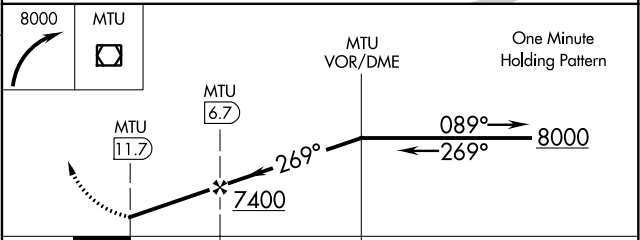

REIL Rws 17 and 35
MIRL Rwy 17-35

CATEGORY	A	B	C	D
CIRCLING	6660-1 834 (900-1)	6660-1¼ 834 (900-1¼)	6660-2½ 834 (900-2½)	NA

DUCHESNE, UTAH
Orig 17MAY01

40°12'N-110°23'W

DUCHESNE MUNI (U69)
VOR/DME-A