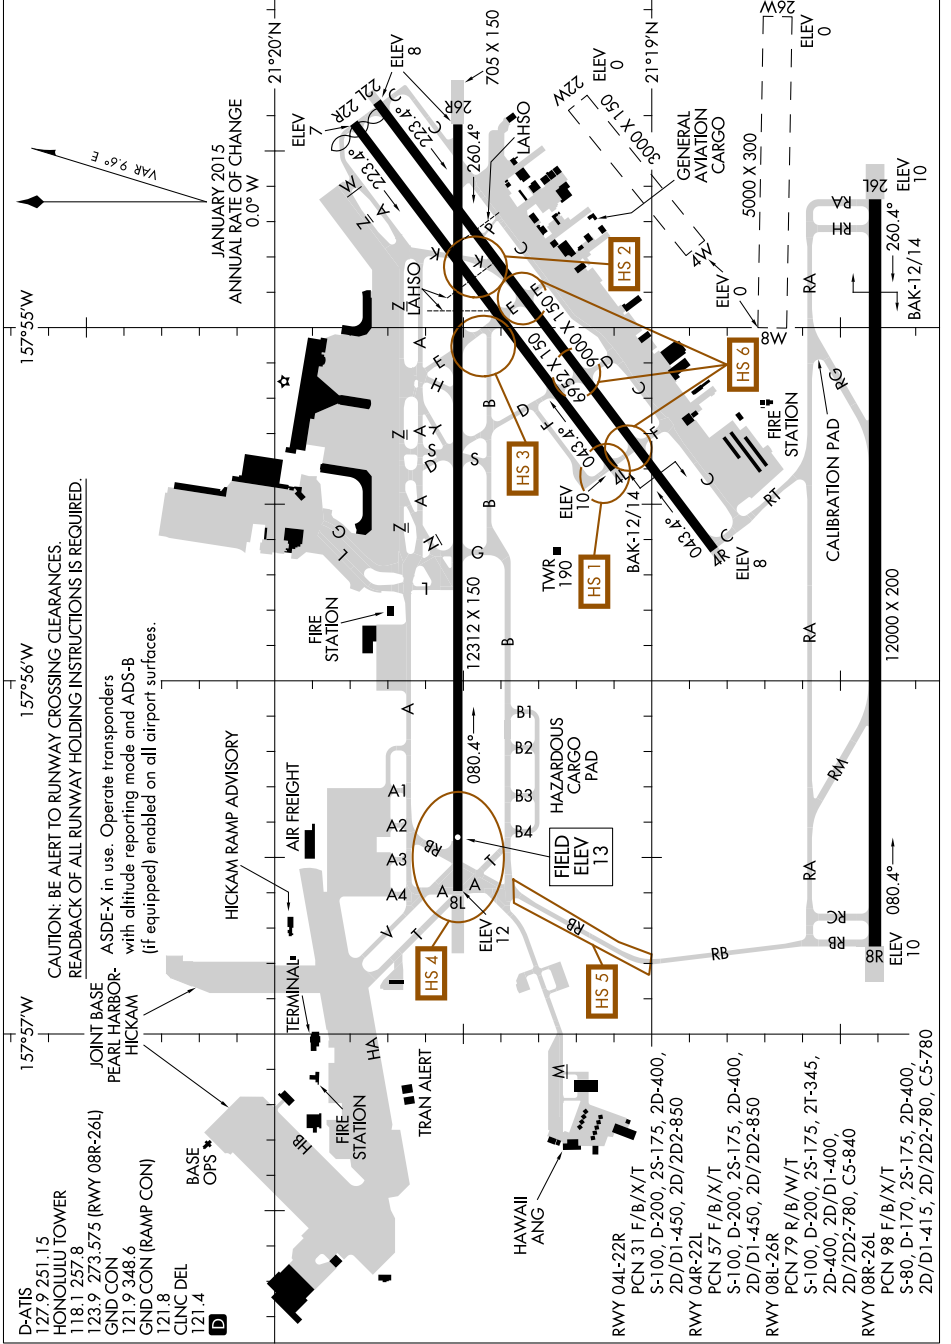

AIRPORT DIAGRAM

17285 DANIEL K INOUE INTL (HNL) (PHNL) HONOLULU, HAWAII

PAC, 01 FEB 2018 to 29 MAR 2018

PAC, 01 FEB 2018 to 29 MAR 2018

AIRPORT DIAGRAM

17285 DANIEL K INOUE INTL (HNL) (PHNL) HONOLULU, HAWAII