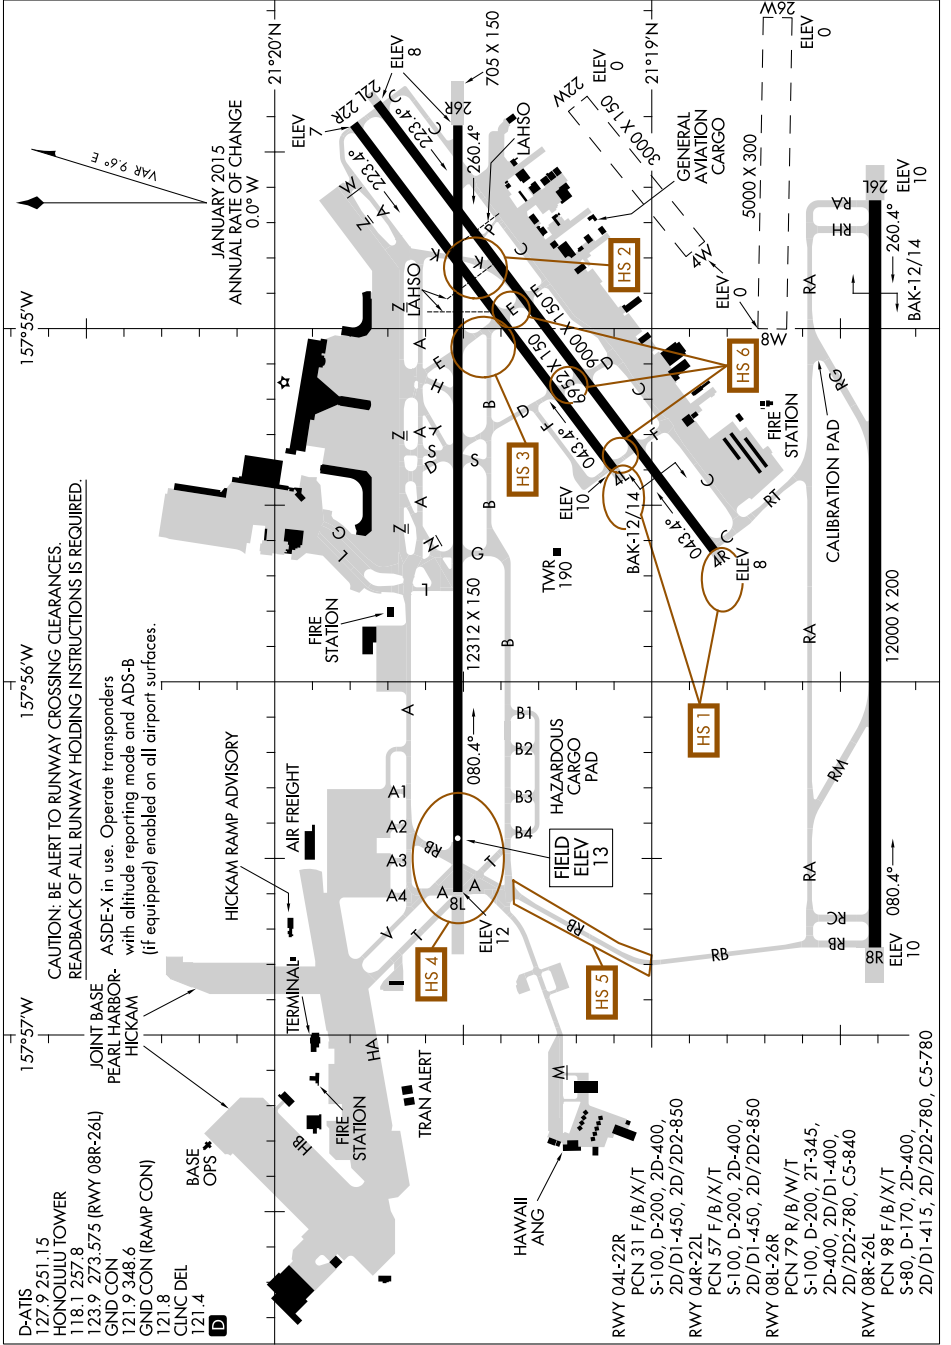

# AIRPORT DIAGRAM

18088 DANIEL K INOUE INTL (HNL) (PHNL) HONOLULU, HAWAII

PAC, 08 NOV 2018 to 03 JAN 2019

PAC, 08 NOV 2018 to 03 JAN 2019

# AIRPORT DIAGRAM

18088 DANIEL K INOUE INTL (HNL) (PHNL) HONOLULU, HAWAII