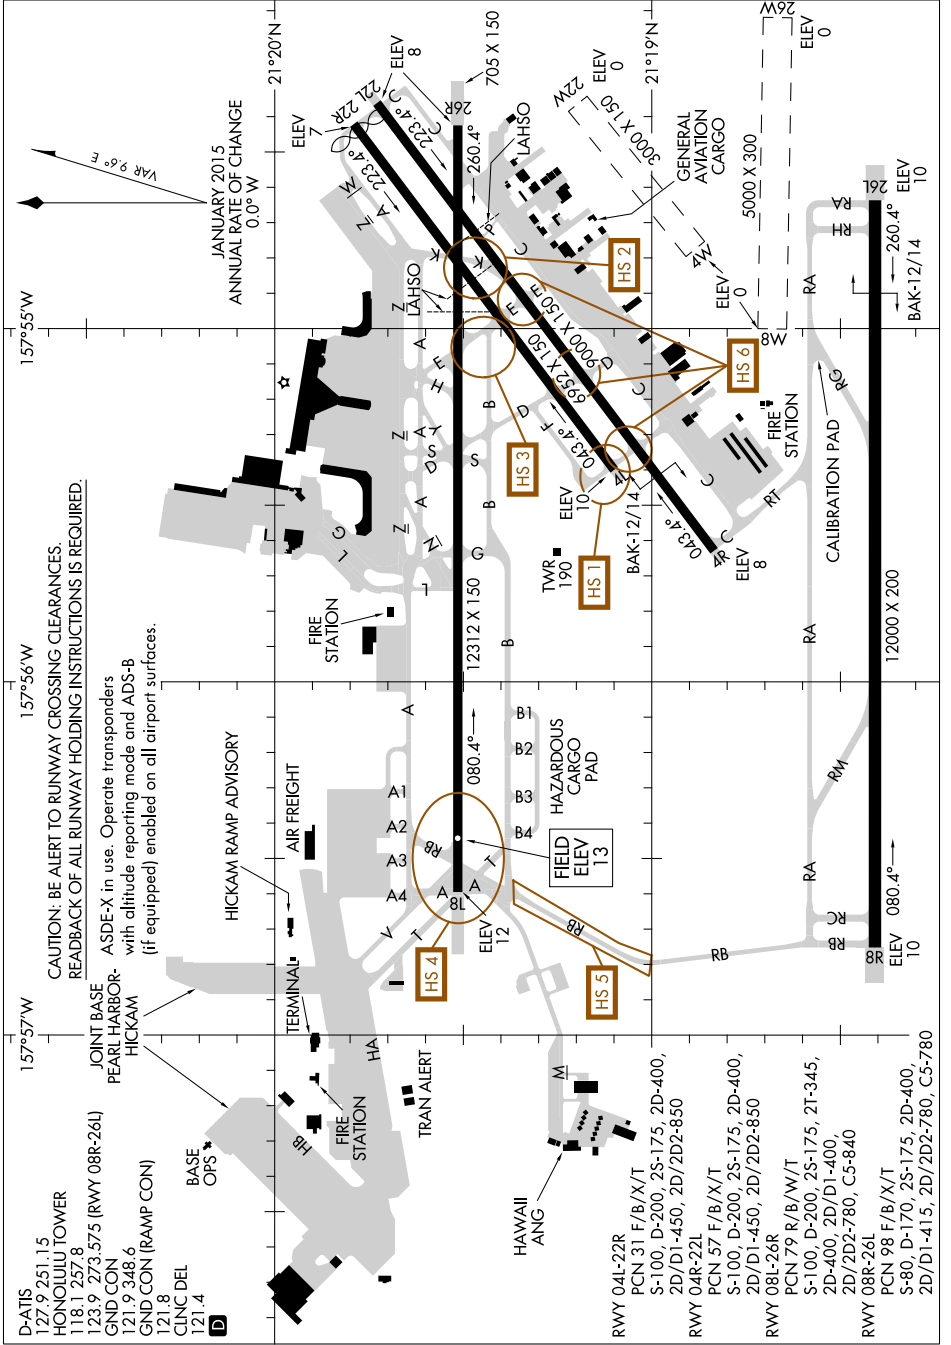

AIRPORT DIAGRAM

AL-754 (FAA)

DANIEL K INOUE INTL (HNL) (PHNL)
HONOLULU, HAWAII

PAC, 27 APR 2017 to 22 JUN 2017

PAC, 27 APR 2017 to 22 JUN 2017

AIRPORT DIAGRAM

17117

HONOLULU, HAWAII
DANIEL K INOUE INTL (HNL) (PHNL)