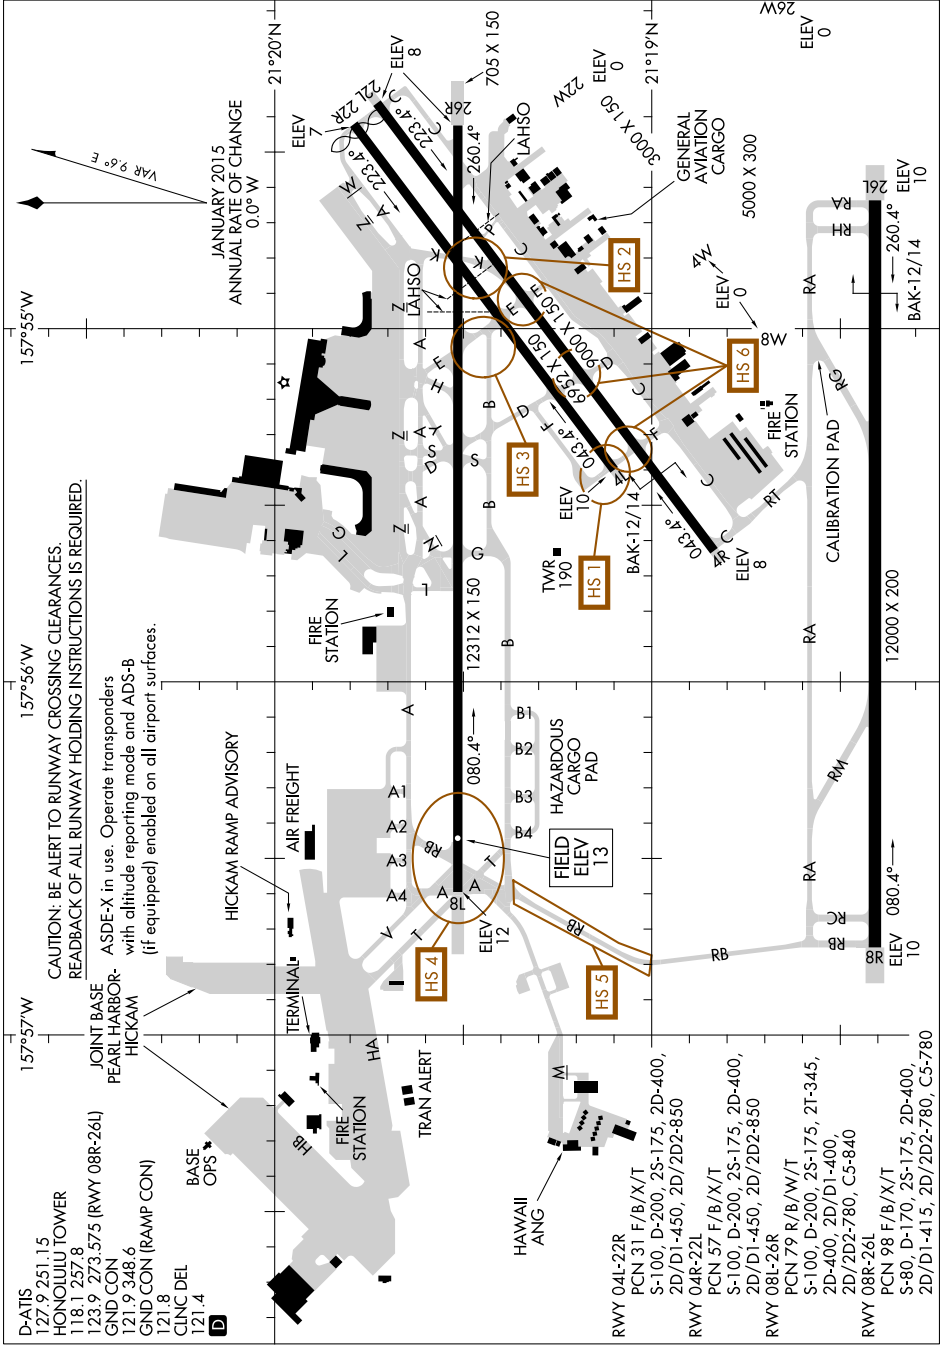

AIRPORT DIAGRAM

17173 DANIEL K INOUE INTL (HNL) (PHNL) HONOLULU, HAWAII

PAC, 14 SEP 2017 to 12 OCT 2017

PAC, 14 SEP 2017 to 12 OCT 2017

AIRPORT DIAGRAM

17173 DANIEL K INOUE INTL (HNL) (PHNL) HONOLULU, HAWAII