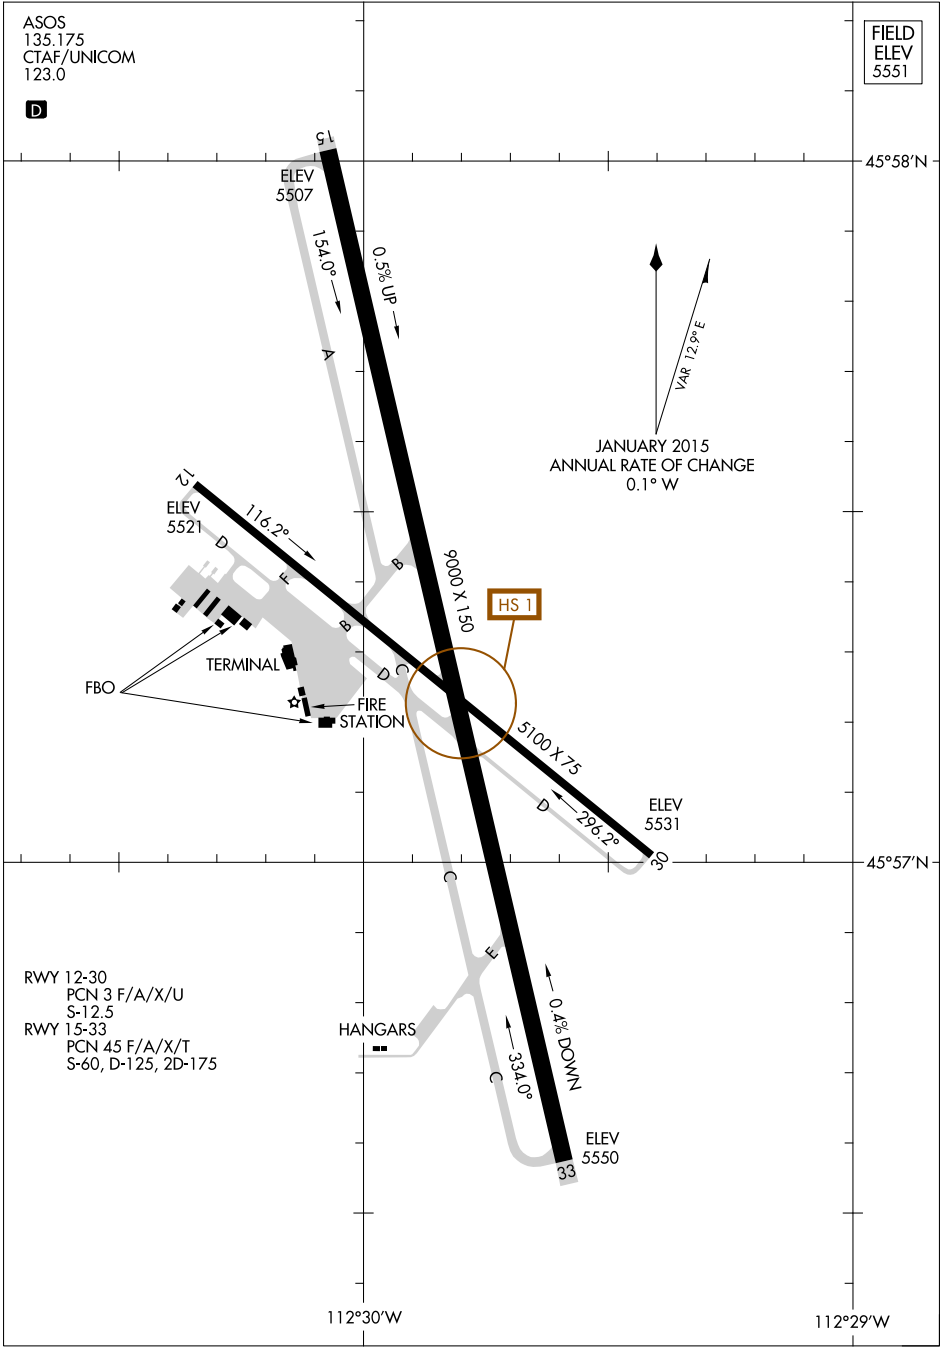

17341

AIRPORT DIAGRAM

AL-588 (FAA)

BERT MOONEY (BTM)
BUTTE, MONTANA

ASOS
135.175
CTAF/UNICOM
123.0

FIELD
ELEV
5551

NW-1, 29 MAR 2018 to 26 APR 2018

NW-1, 29 MAR 2018 to 26 APR 2018

AIRPORT DIAGRAM

17341

BUTTE, MONTANA
BERT MOONEY (BTM)