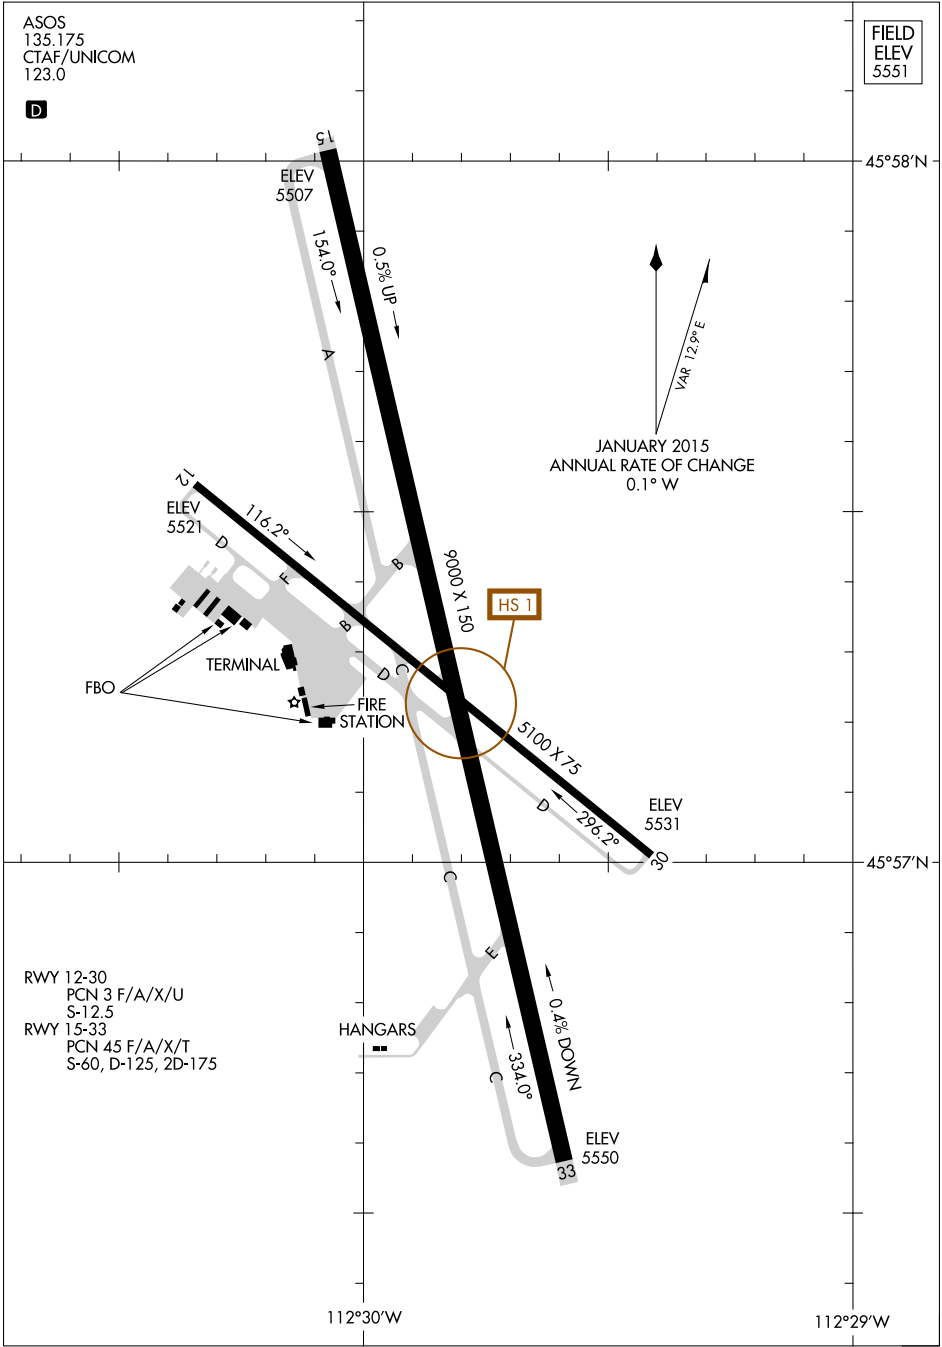

17341

# AIRPORT DIAGRAM

AL-588 (FAA)

BERT MOONEY (BTM)  
BUTTE, MONTANA

ASOS  
135.175  
CTAF/UNICOM  
123.0

FIELD  
ELEV  
5551

NW-1, 06 DEC 2018 to 03 JAN 2019

NW-1, 06 DEC 2018 to 03 JAN 2019

# AIRPORT DIAGRAM

17341

BUTTE, MONTANA  
BERT MOONEY (BTM)