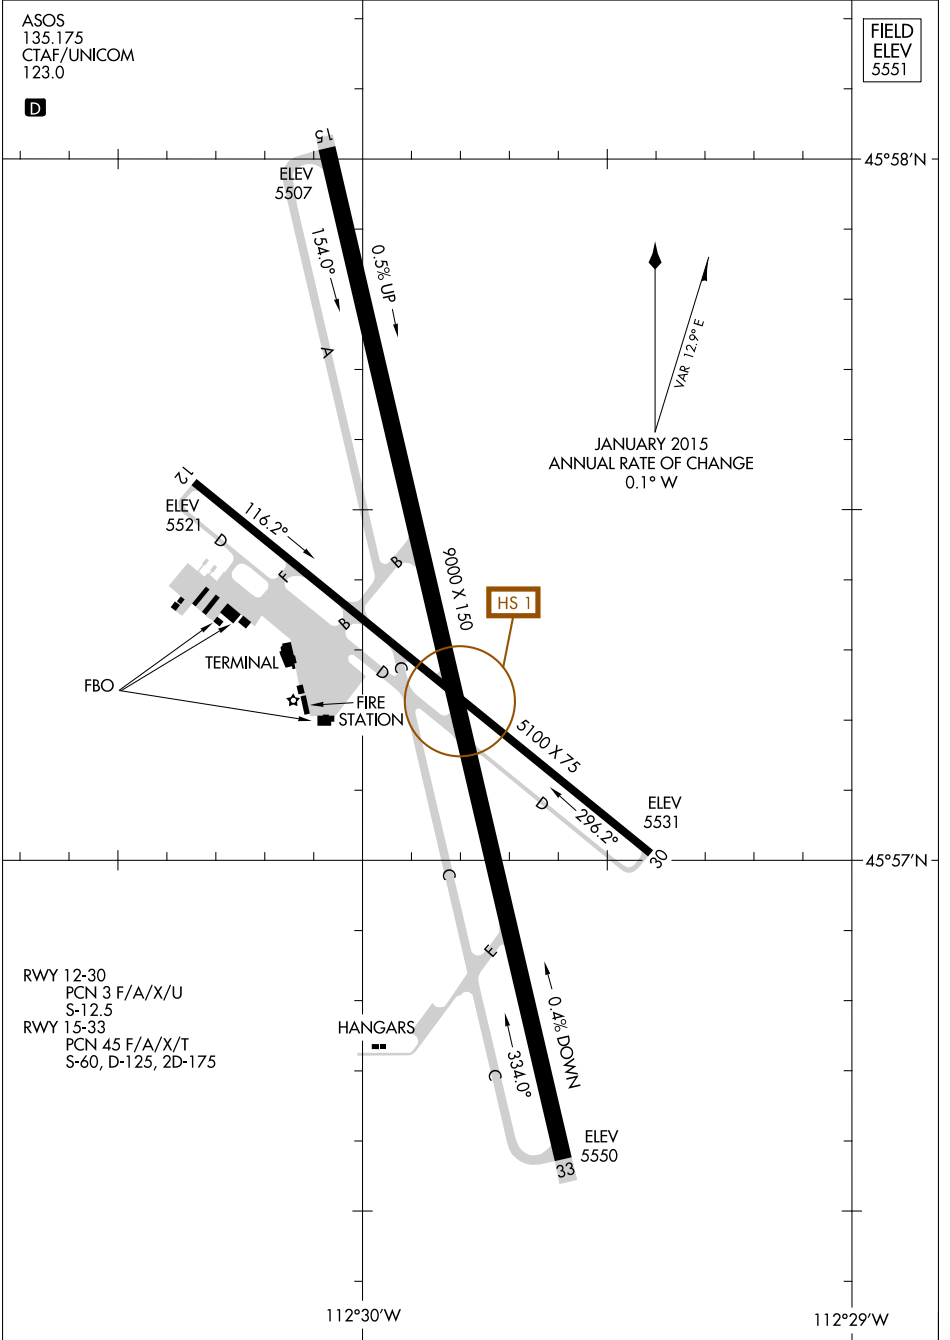

17341

# AIRPORT DIAGRAM

AL-588 (FAA)

BERT MOONEY (BTM)  
BUTTE, MONTANA

ASOS  
135.175  
CTAF/UNICOM  
123.0

FIELD  
ELEV  
5551

NW-1, 21 JUN 2018 to 19 JUL 2018

NW-1, 21 JUN 2018 to 19 JUL 2018

# AIRPORT DIAGRAM

17341

BUTTE, MONTANA  
BERT MOONEY (BTM)