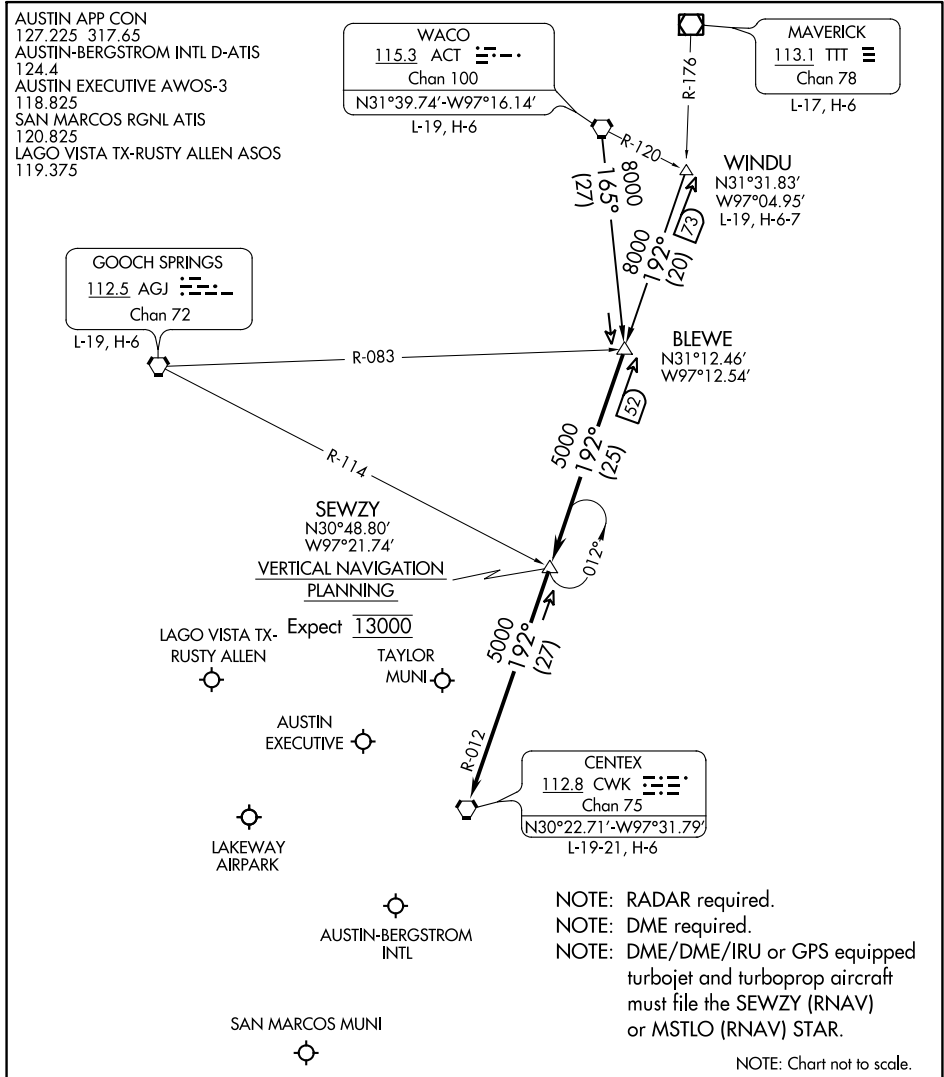

BLEWE FOUR ARRIVAL

AUSTIN, TEXAS

SC-3, 11 OCT 2018 to 08 NOV 2018

SC-3, 11 OCT 2018 to 08 NOV 2018

ARRIVAL ROUTE DESCRIPTION

WACO TRANSITION (ACT.BLEWE4): From over ACT VORTAC on ACT R-165 to BLEWE INT. Thence . . .

WINDU TRANSITION (WINDU.BLEWE4): From over WINDU INT on CWK R-012 to BLEWE INT. Thence . . .

. . . From over BLEWE on CWK R-012 to SEWZY, then on CWK R-012 to CWK VORTAC. Expect vectors to final approach course at or prior to CWK VORTAC.

BLEWE FOUR ARRIVAL

AUSTIN, TEXAS