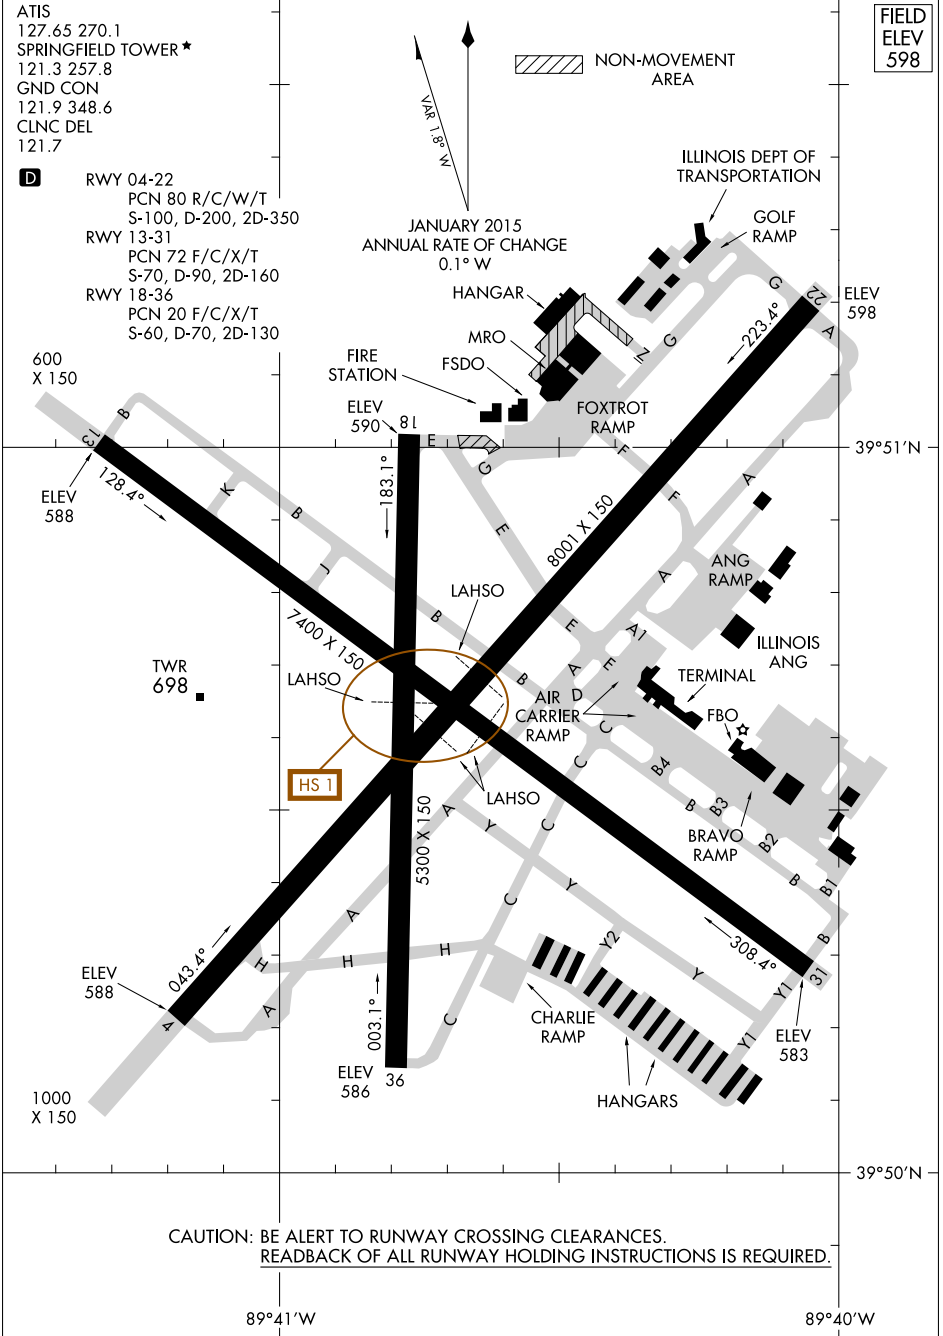

18032

# AIRPORT DIAGRAM

ABRAHAM LINCOLN CAPITAL (SPI)  
 SPRINGFIELD, ILLINOIS

AL-518 (FAA)

FIELD  
 ELEV  
 598

EC-3, 06 DEC 2018 to 03 JAN 2019

EC-3, 06 DEC 2018 to 03 JAN 2019

# AIRPORT DIAGRAM

18032

SPRINGFIELD, ILLINOIS  
 ABRAHAM LINCOLN CAPITAL (SPI)