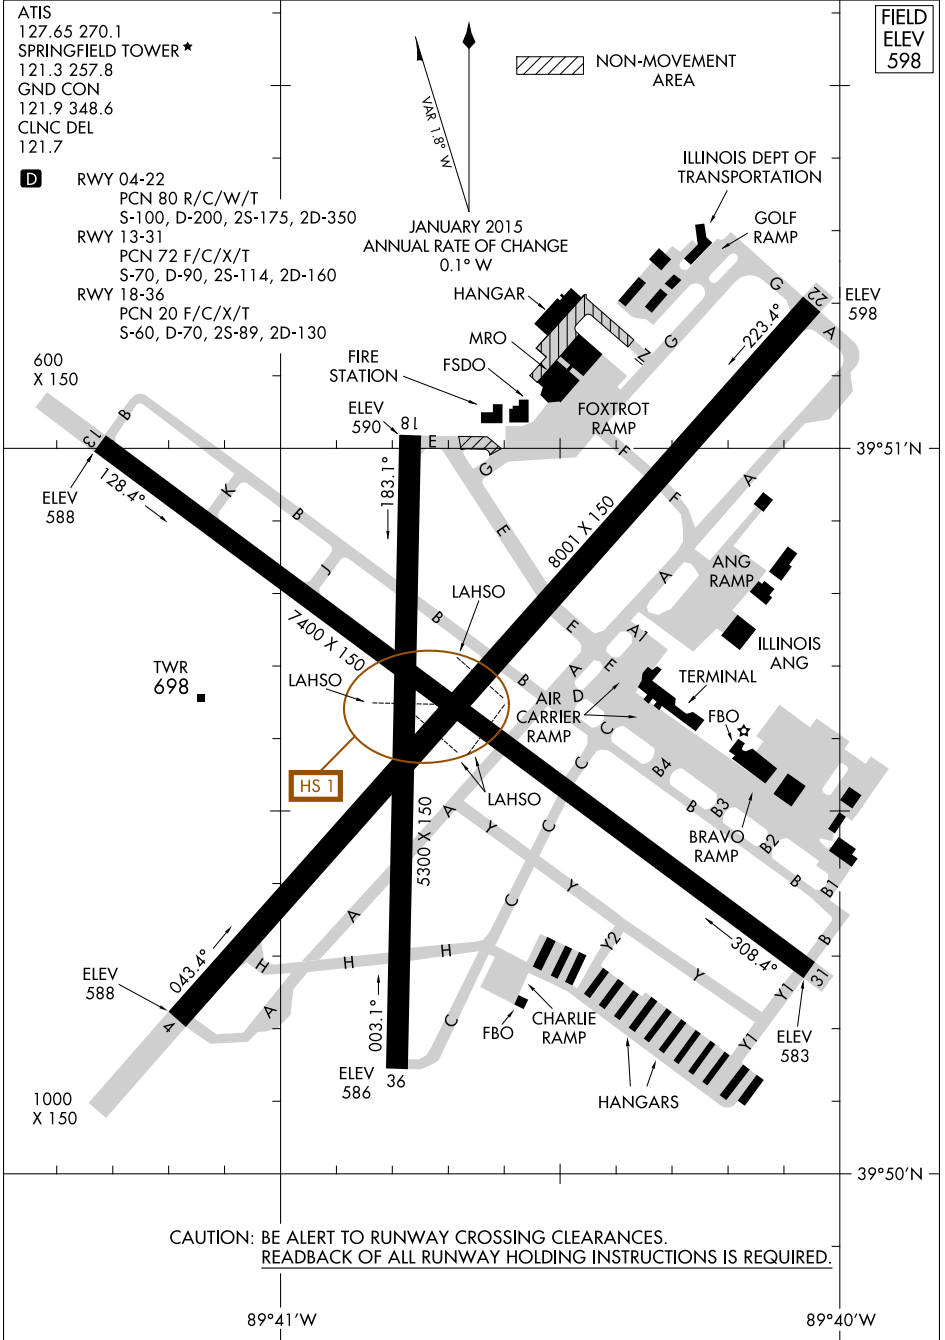

17229

AIRPORT DIAGRAM

ABRAHAM LINCOLN CAPITAL (SPI)
SPRINGFIELD, ILLINOIS

EC-3, 17 AUG 2017 to 14 SEP 2017

EC-3, 17 AUG 2017 to 14 SEP 2017

AIRPORT DIAGRAM

17229

SPRINGFIELD, ILLINOIS
ABRAHAM LINCOLN CAPITAL (SPI)