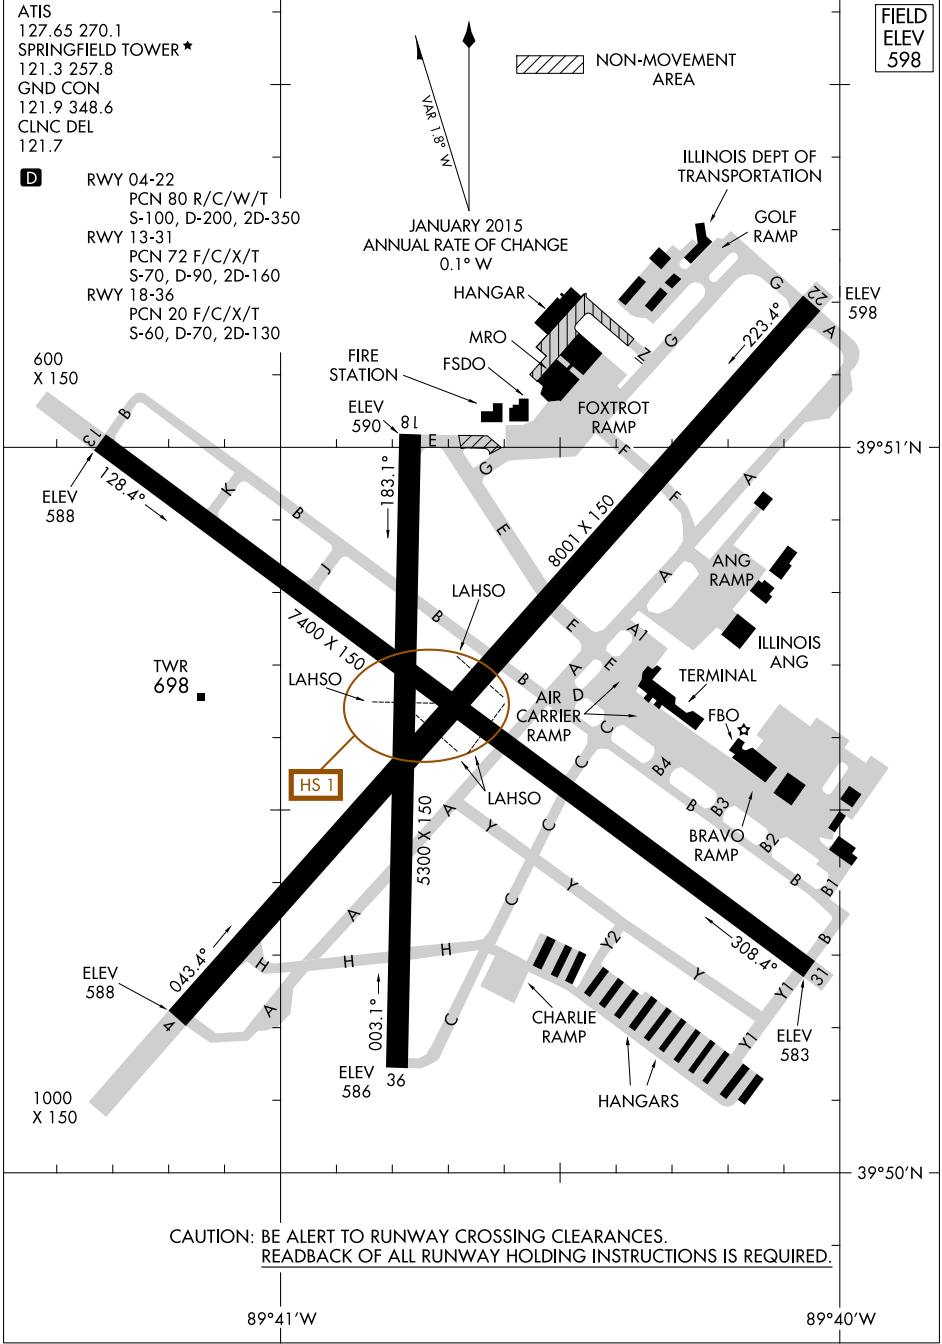

AIRPORT DIAGRAM

ABRAHAM LINCOLN CAPITAL (SPI)
SPRINGFIELD, ILLINOIS

EC-3, 24 MAY 2018 to 21 JUN 2018

EC-3, 24 MAY 2018 to 21 JUN 2018

AIRPORT DIAGRAM

SPRINGFIELD, ILLINOIS
ABRAHAM LINCOLN CAPITAL (SPI)