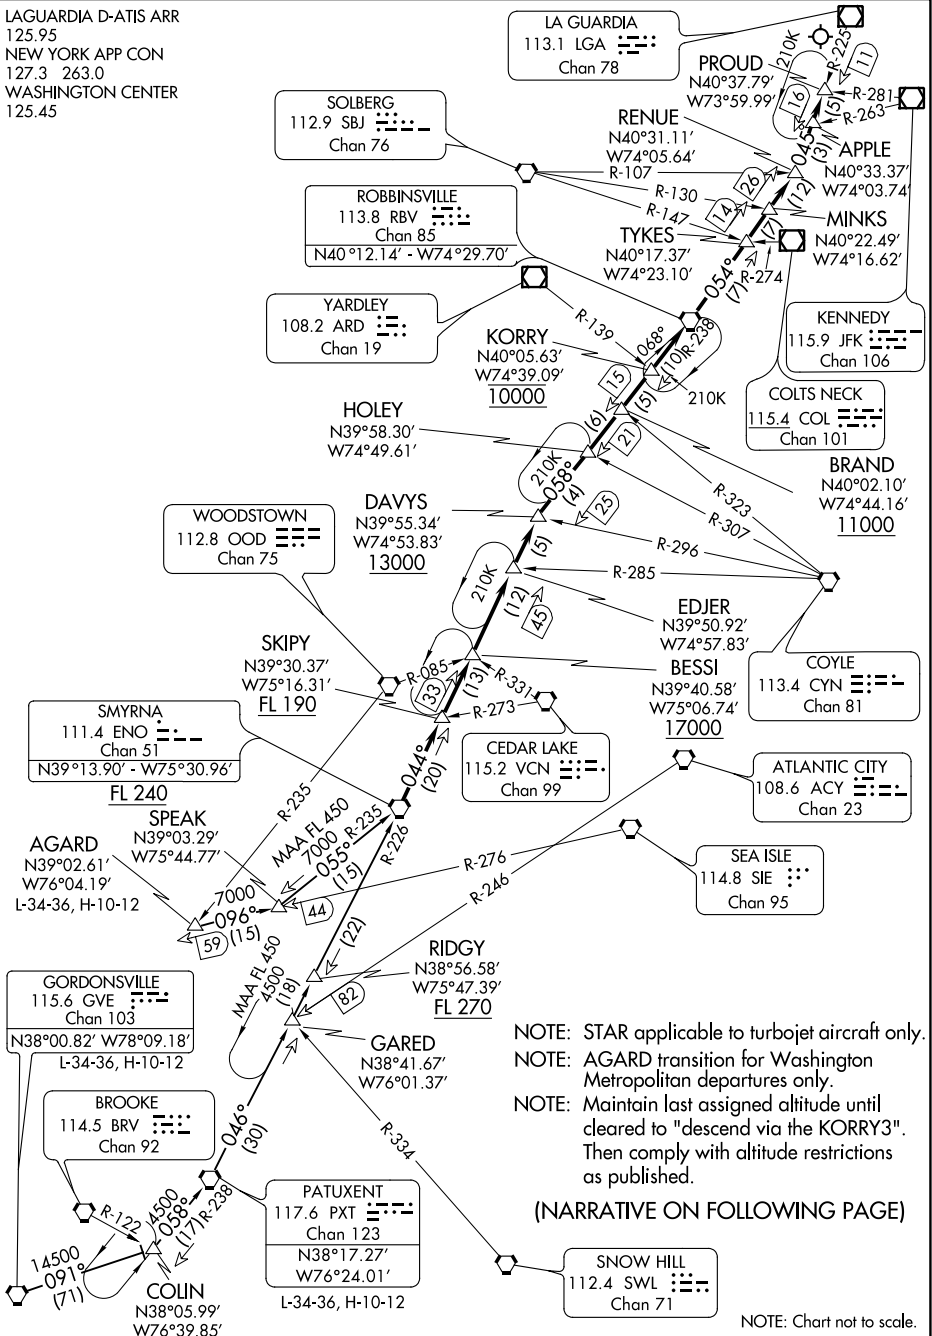

# KORRY THREE ARRIVAL

LAGUARDIA D-ATIS ARR  
125.95  
NEW YORK APP CON  
127.3 263.0  
WASHINGTON CENTER  
125.45

NE-2, 22 JUN 2017 to 20 JUL 2017

NE-2, 22 JUN 2017 to 20 JUL 2017

NOTE: STAR applicable to turbojet aircraft only.  
 NOTE: AGARD transition for Washington Metropolitan departures only.  
 NOTE: Maintain last assigned altitude until cleared to "descend via the KORRY3". Then comply with altitude restrictions as published.

(NARRATIVE ON FOLLOWING PAGE)

NOTE: Chart not to scale.

# KORRY THREE ARRIVAL (ENO.KORRY3) 15APR04

NEW YORK, NEW YORK LAGUARDIA (LGA)