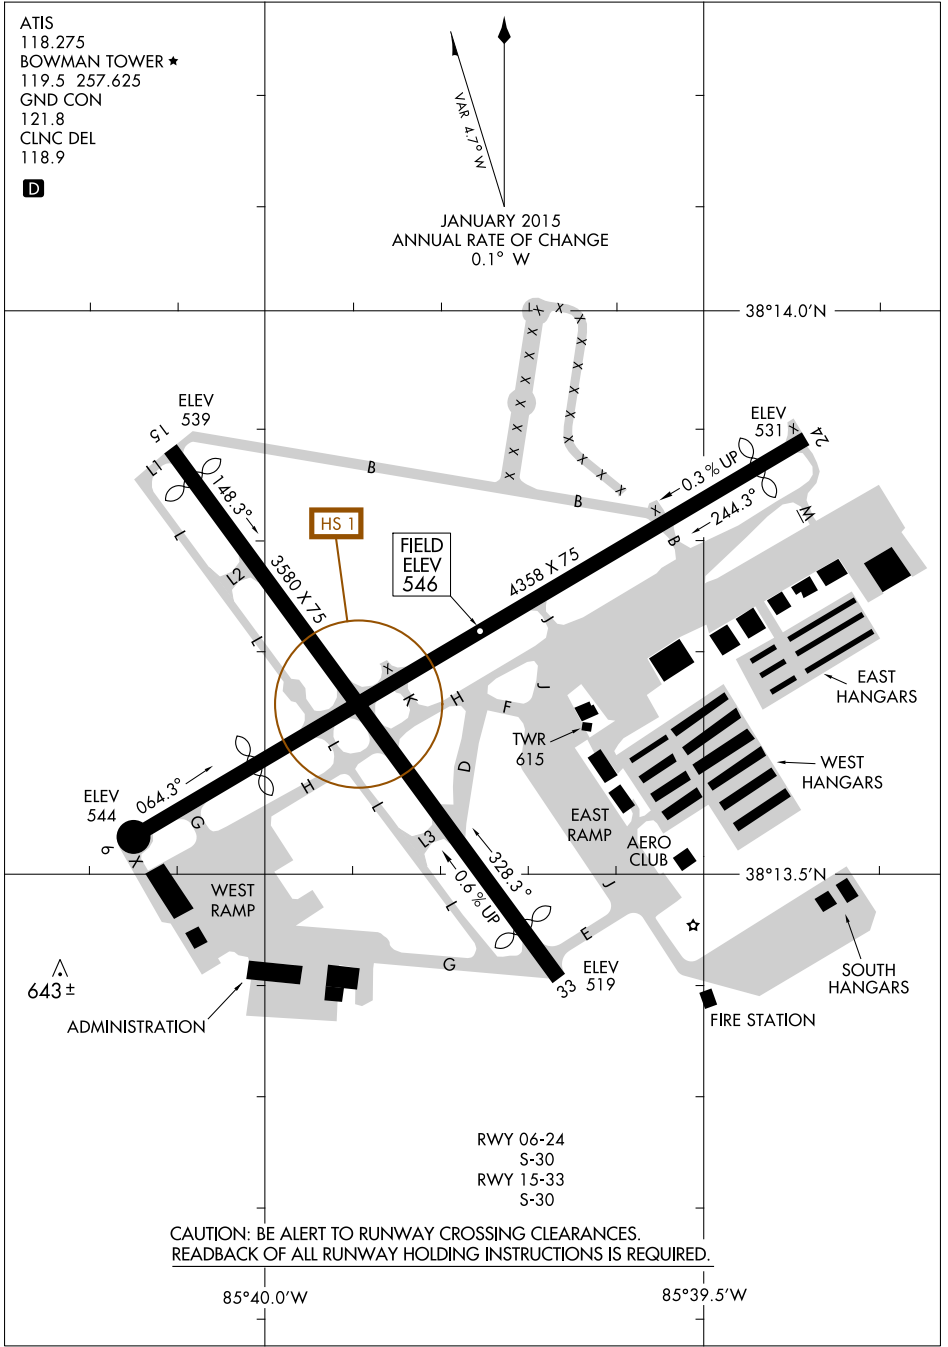

# AIRPORT DIAGRAM

BOWMAN FIELD (LOU)  
LOUISVILLE, KENTUCKY

AL-238 (FAA)

ATIS  
118.275  
BOWMAN TOWER ★  
119.5 257.625  
GND CON  
121.8  
CLNC DEL  
118.9

SE-1, 01 FEB 2018 to 01 MAR 2018

SE-1, 01 FEB 2018 to 01 MAR 2018

CAUTION: BE ALERT TO RUNWAY CROSSING CLEARANCES.  
READEBACK OF ALL RUNWAY HOLDING INSTRUCTIONS IS REQUIRED.

# AIRPORT DIAGRAM

17285

LOUISVILLE, KENTUCKY  
BOWMAN FIELD (LOU)