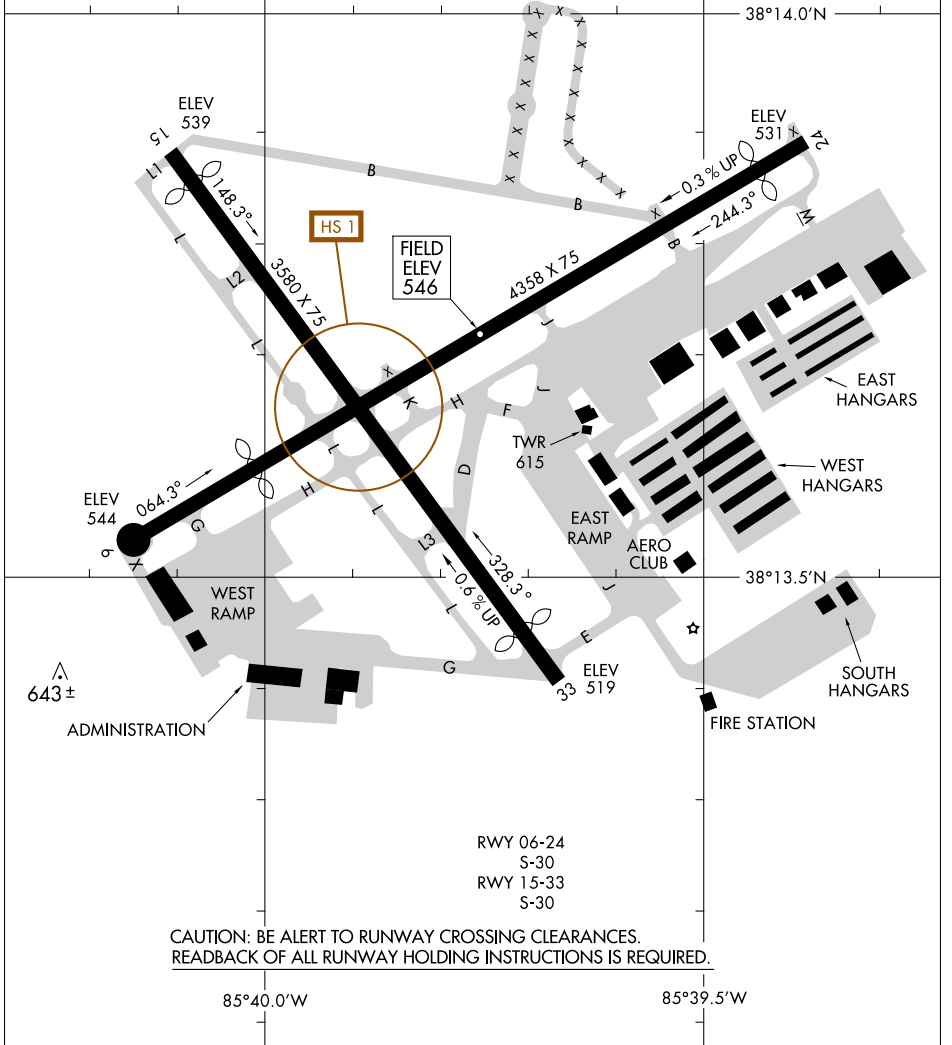

# AIRPORT DIAGRAM

BOWMAN FIELD (LOU)  
LOUISVILLE, KENTUCKY

AL-238 (FAA)

ATIS  
 118.275  
 BOWMAN TOWER ★  
 119.5 257.625  
 GND CON  
 121.8  
 CLNC DEL  
 118.9

SE-1, 24 MAY 2018 to 21 JUN 2018

SE-1, 24 MAY 2018 to 21 JUN 2018

CAUTION: BE ALERT TO RUNWAY CROSSING CLEARANCES.  
 READBACK OF ALL RUNWAY HOLDING INSTRUCTIONS IS REQUIRED.

# AIRPORT DIAGRAM

17285

LOUISVILLE, KENTUCKY  
BOWMAN FIELD (LOU)